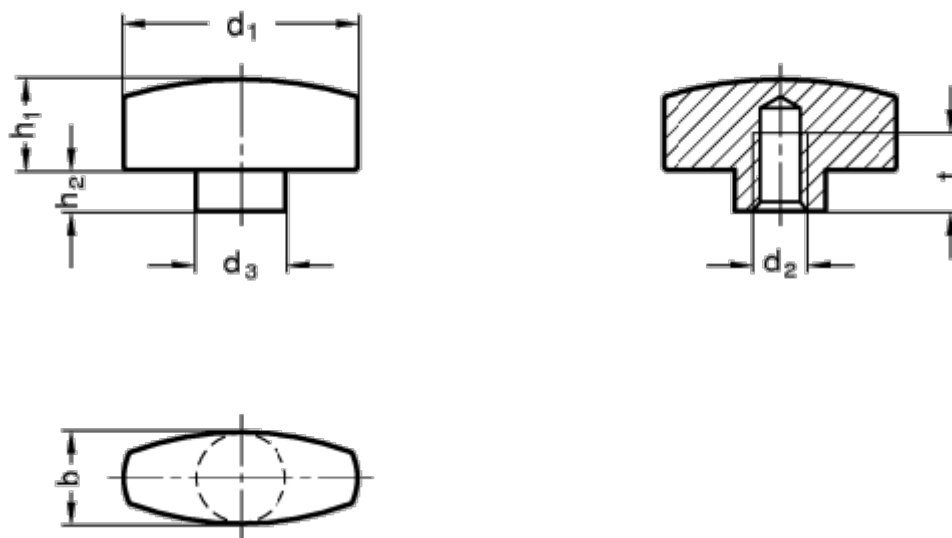

Article number: 201303448A

Description: E+G wing knob GN 434-34-M8-MT
Stainless steel

Measures

b	= 13
d1	= 34
d2	= M8
d3	= 12
h1	= 12
h2	= 5.0
t min	= 9